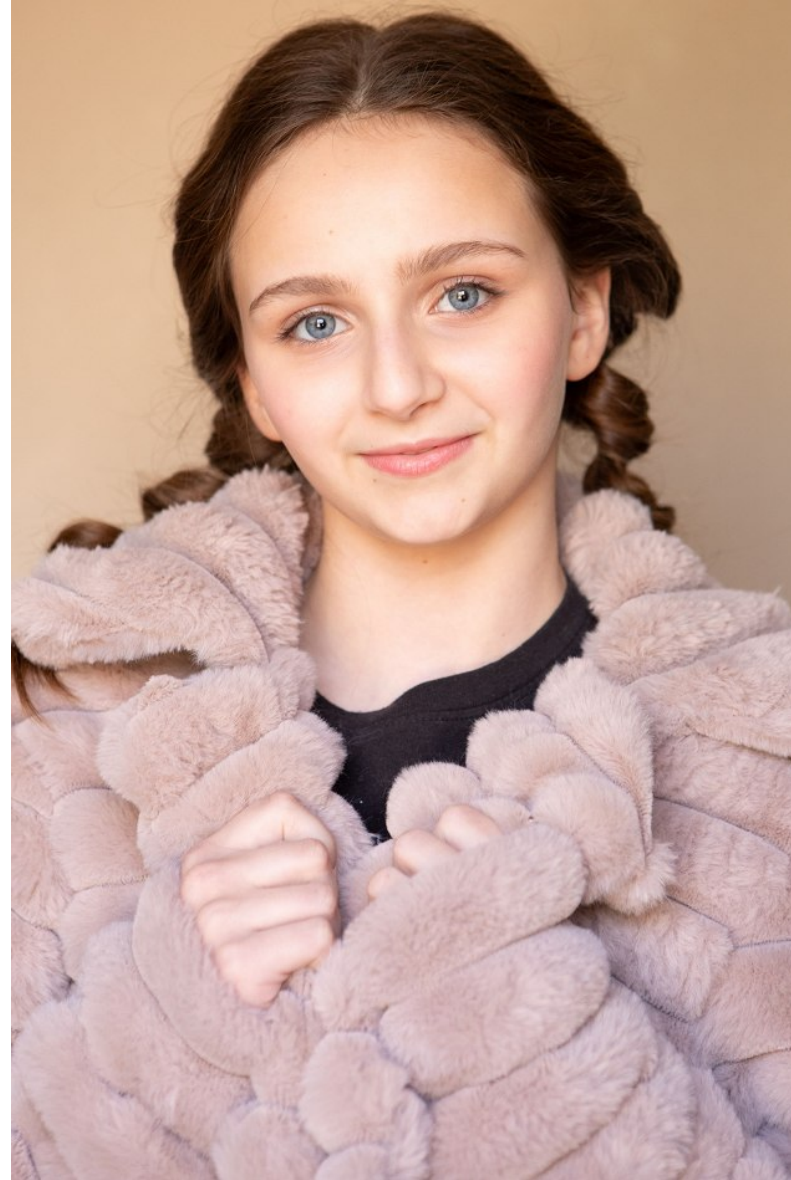

KARIS K

Size 12 Hair Brown Eyes Blue

KARIS K

Size 12 Hair Brown Eyes Blue

KARIS K

Size 12 Hair Brown Eyes Blue

KARIS K

Size 12 Hair Brown Eyes Blue

KARIS K

Size 12 Hair Brown Eyes Blue

KARIS K

Size 12 Hair Brown Eyes Blue