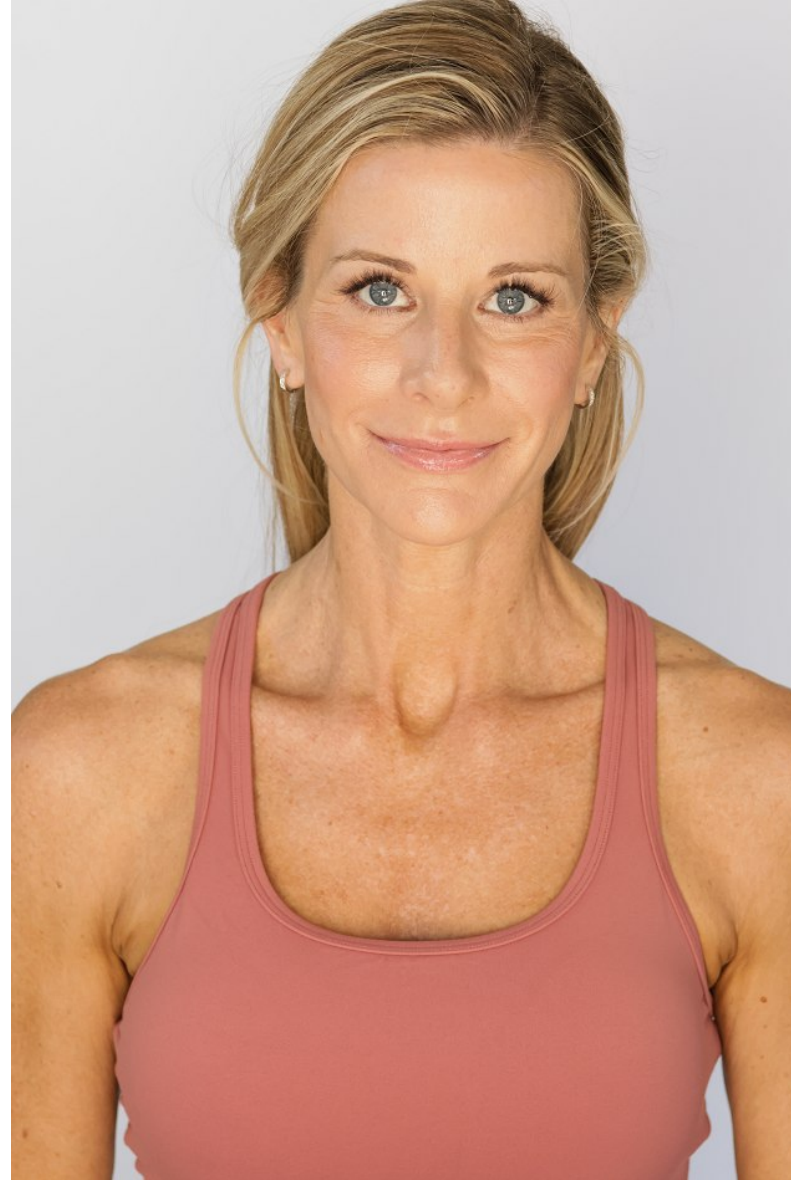

HOLLIE W

Height 5'6" Bust 32" Waist 25" Hips 34" Dress 2 US Shoe 7 US Hair Blonde Eyes Blue

HOLLIE W

Height 5'6" Bust 32" Waist 25" Hips 34" Dress 2 US Shoe 7 US Hair Blonde Eyes Blue

HOLLIE W

Height 5'6" Bust 32" Waist 25" Hips 34" Dress 2 US Shoe 7 US Hair Blonde Eyes Blue