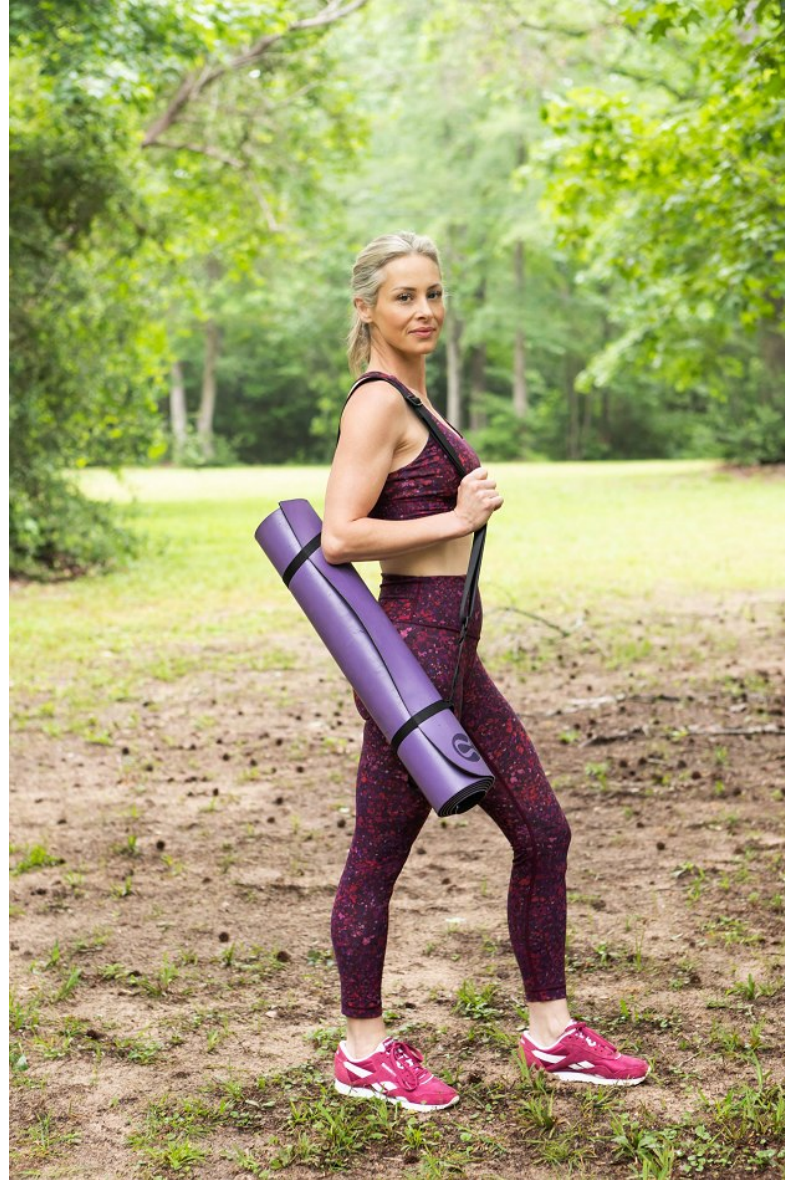

KRISTEN T

Height 5'7" Bust 36" Waist 27" Hips 38" Dress 3 US Shoe 8 US Hair Blonde Eyes Blue

KRISTEN T

Height 5'7" Bust 36" Waist 27" Hips 38" Dress 3 US Shoe 8 US Hair Blonde Eyes Blue

KRISTEN T

Height 5'7" Bust 36" Waist 27" Hips 38" Dress 3 US Shoe 8 US Hair Blonde Eyes Blue

KRISTEN T

Height 5'7" Bust 36" Waist 27" Hips 38" Dress 3 US Shoe 8 US Hair Blonde Eyes Blue