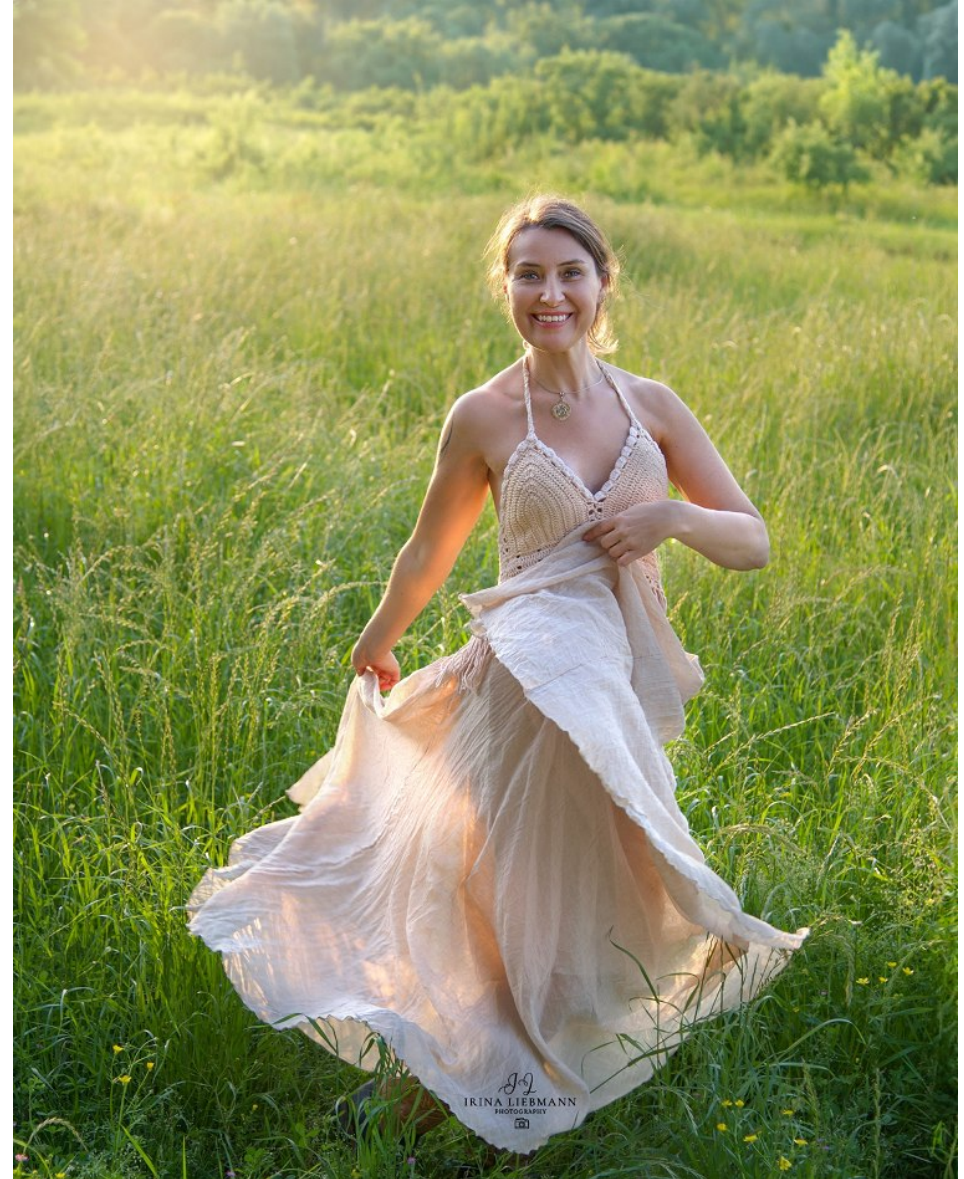

LARISA S

Height 5'6" Bust 34" Waist 26" Hips 37" Dress 2-4 US Shoe 7 US Hair Brunette Eyes Green/Grey

## LARISA S

Height 5'6" Bust 34" Waist 26" Hips 37" Dress 2-4 US Shoe 7 US Hair Brunette Eyes Green/Grey