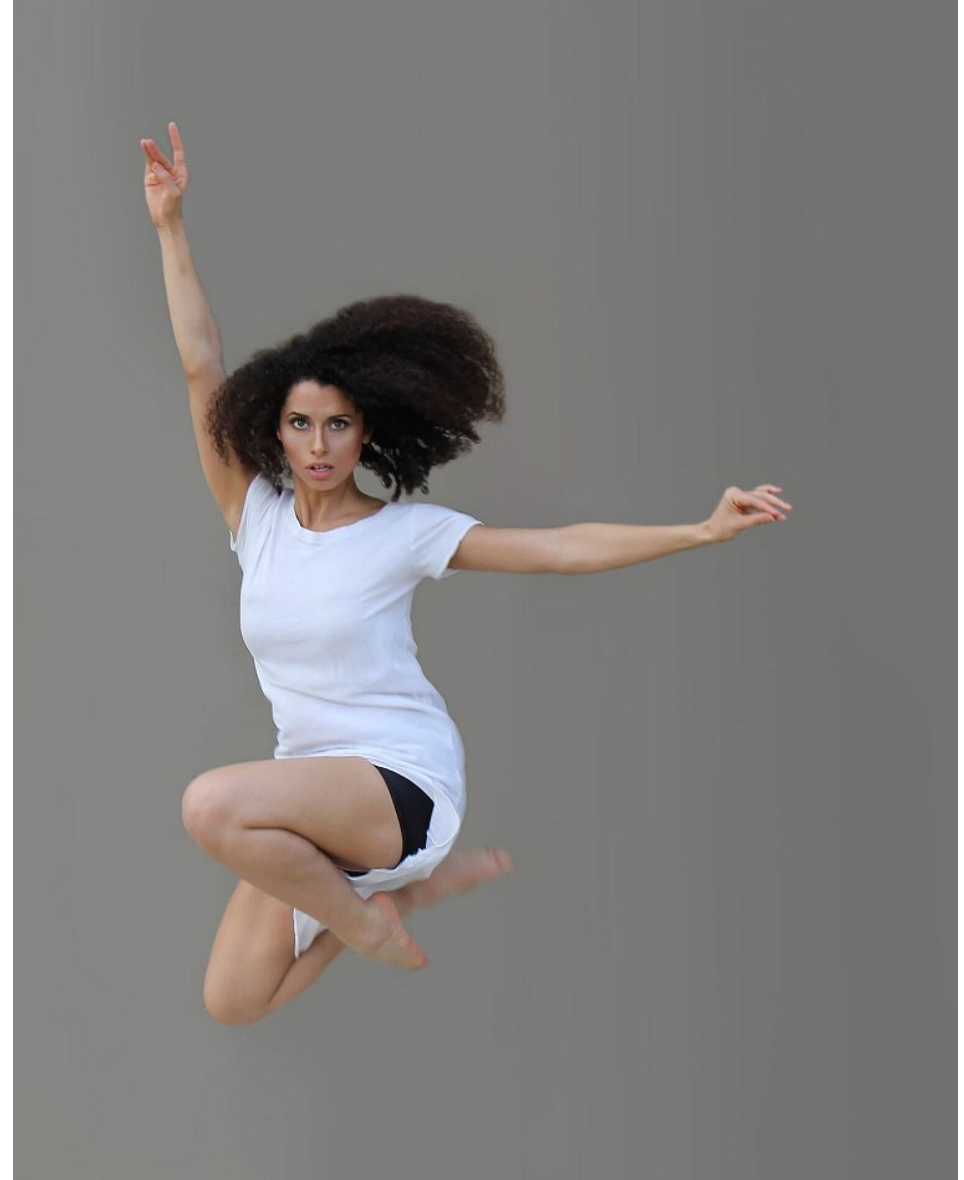

COURTNEY L

Height 5'7" Bust 34" Waist 25" Hips 38" Shoe 9.5 US Hair Brown Eyes Hazel

COURTNEY L

Height 5'7" Bust 34" Waist 25" Hips 38" Shoe 9.5 US Hair Brown Eyes Hazel

COURTNEY L

Height 5'7" Bust 34" Waist 25" Hips 38" Shoe 9.5 US Hair Brown Eyes Hazel

COURTNEY L

Height 5'7" Bust 34" Waist 25" Hips 38" Shoe 9.5 US Hair Brown Eyes Hazel