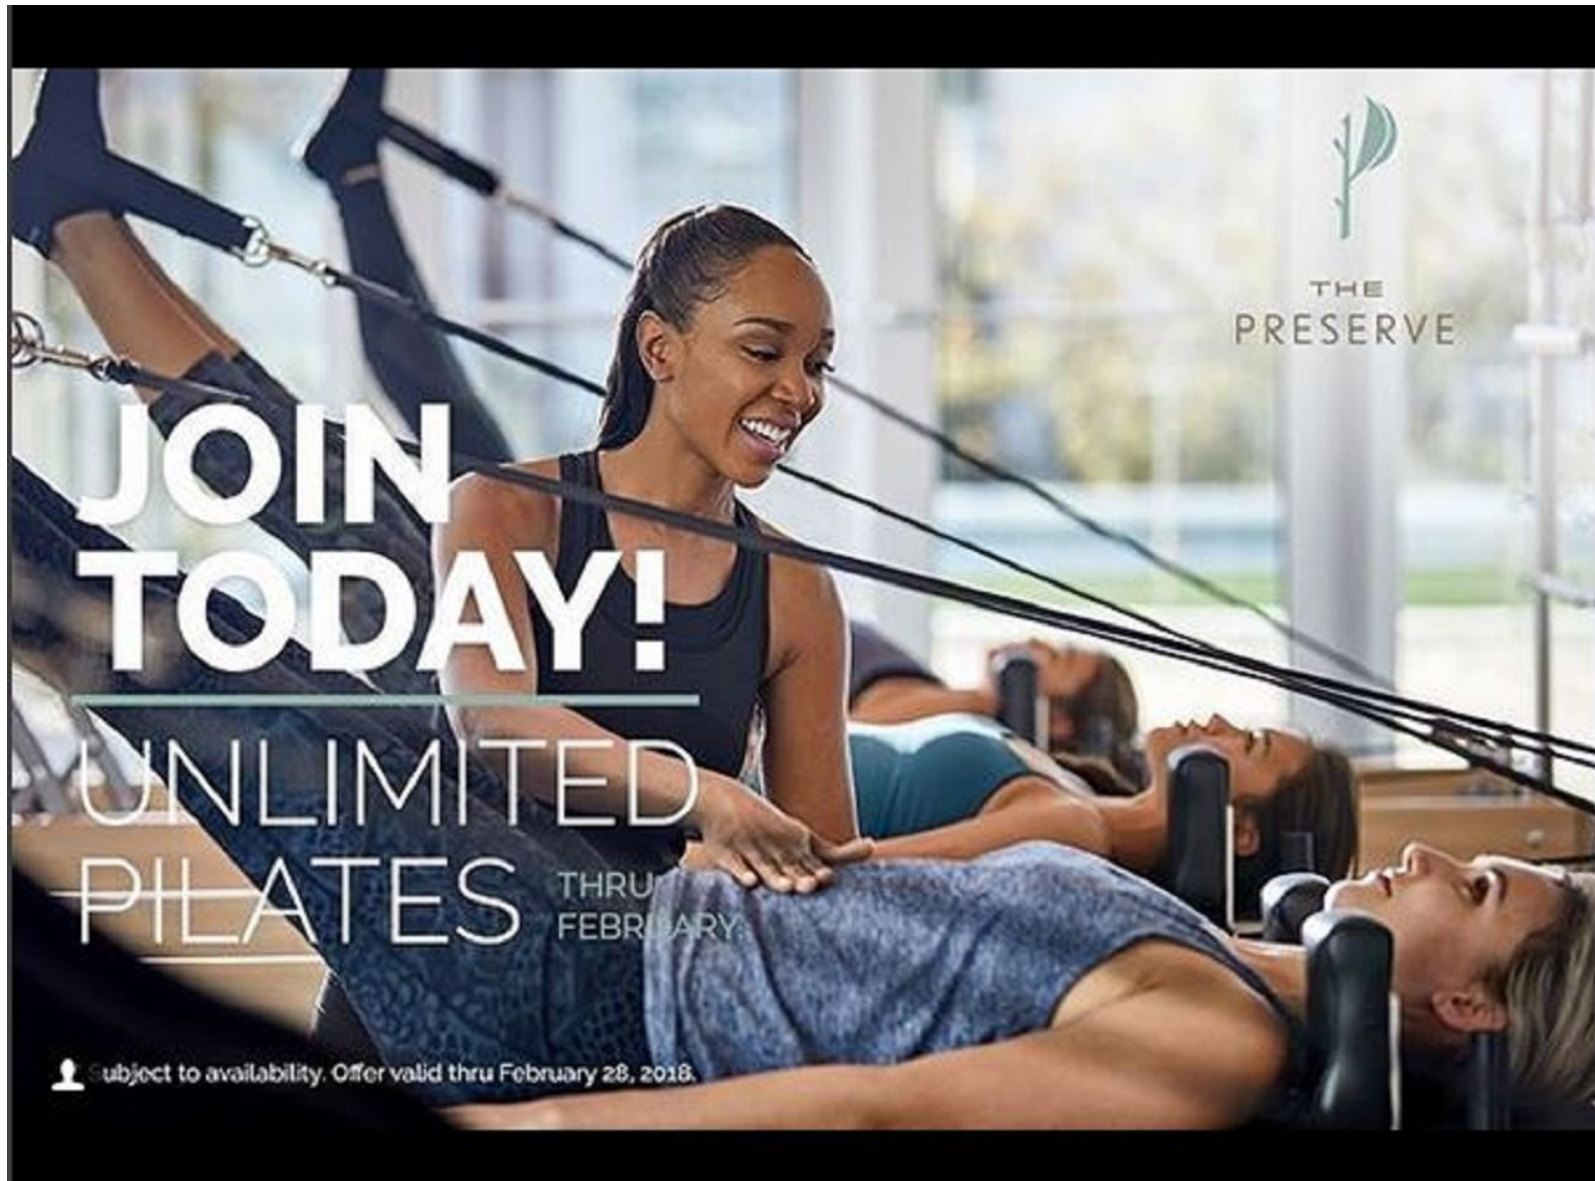

RACHEL O

Height 5'9" Bust 34" Waist 26" Hips 36" Dress 2-4 US Shoe 8 US Hair Brown Eyes Brown

RACHEL O

Height 5'9" Bust 34" Waist 26" Hips 36" Dress 2-4 US Shoe 8 US Hair Brown Eyes Brown