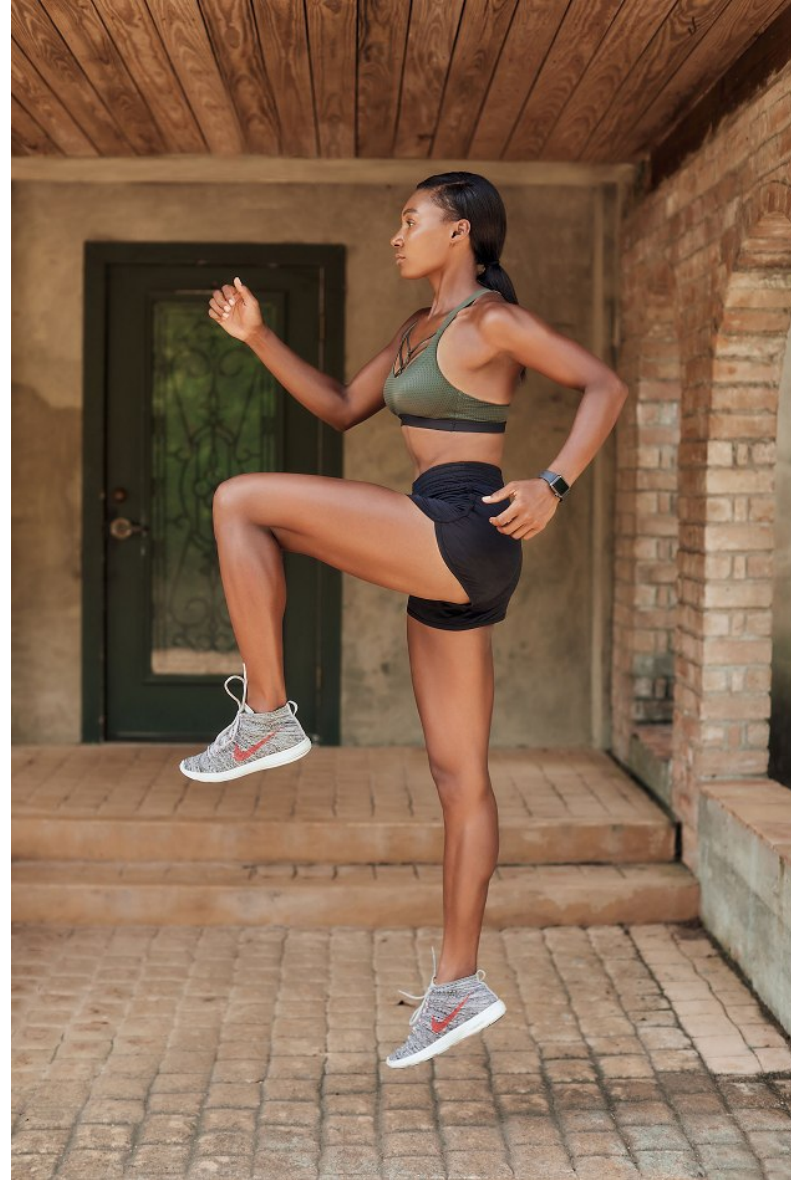

RACHEL P

Height 5'11" Bust 34" Waist 27" Hips 38" Dress 4-6 US Shoe 10 US (kids) Hair Brown Eyes Brown

RACHEL P

Height 5'11" Bust 34" Waist 27" Hips 38" Dress 4-6 US Shoe 10 US (kids) Hair Brown Eyes Brown