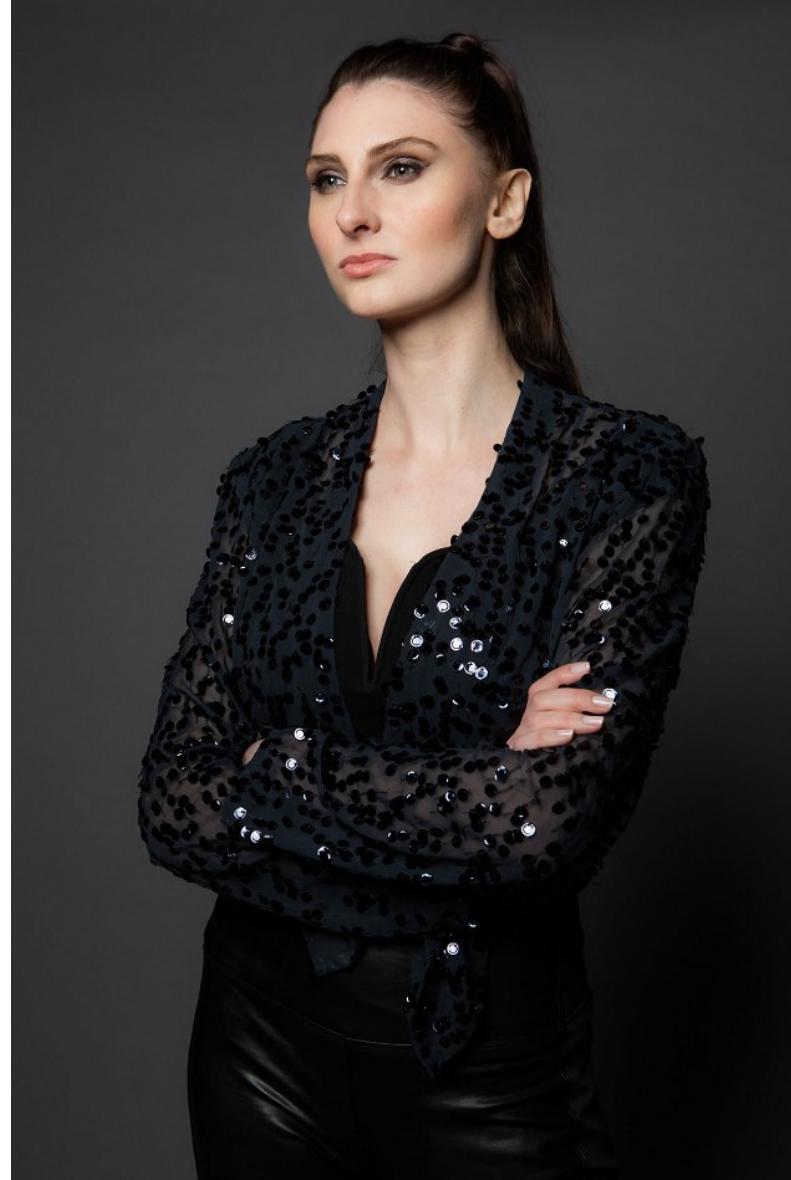

YULIIA P

Height 5'9" Bust 35" Waist 26" Hips 37" Dress 6 US Shoe 7.5 US Hair Brown Eyes Hazel

YULIIA P

Height 5'9" Bust 35" Waist 26" Hips 37" Dress 6 US Shoe 7.5 US Hair Brown Eyes Hazel

YULIIA P

Height 5'9" Bust 35" Waist 26" Hips 37" Dress 6 US Shoe 7.5 US Hair Brown Eyes Hazel

YULIJA P

Height 5'9" Bust 35" Waist 26" Hips 37" Dress 6 US Shoe 7.5 US Hair Brown Eyes Hazel

YULIIA P

Height 5'9" Bust 35" Waist 26" Hips 37" Dress 6 US Shoe 7.5 US Hair Brown Eyes Hazel