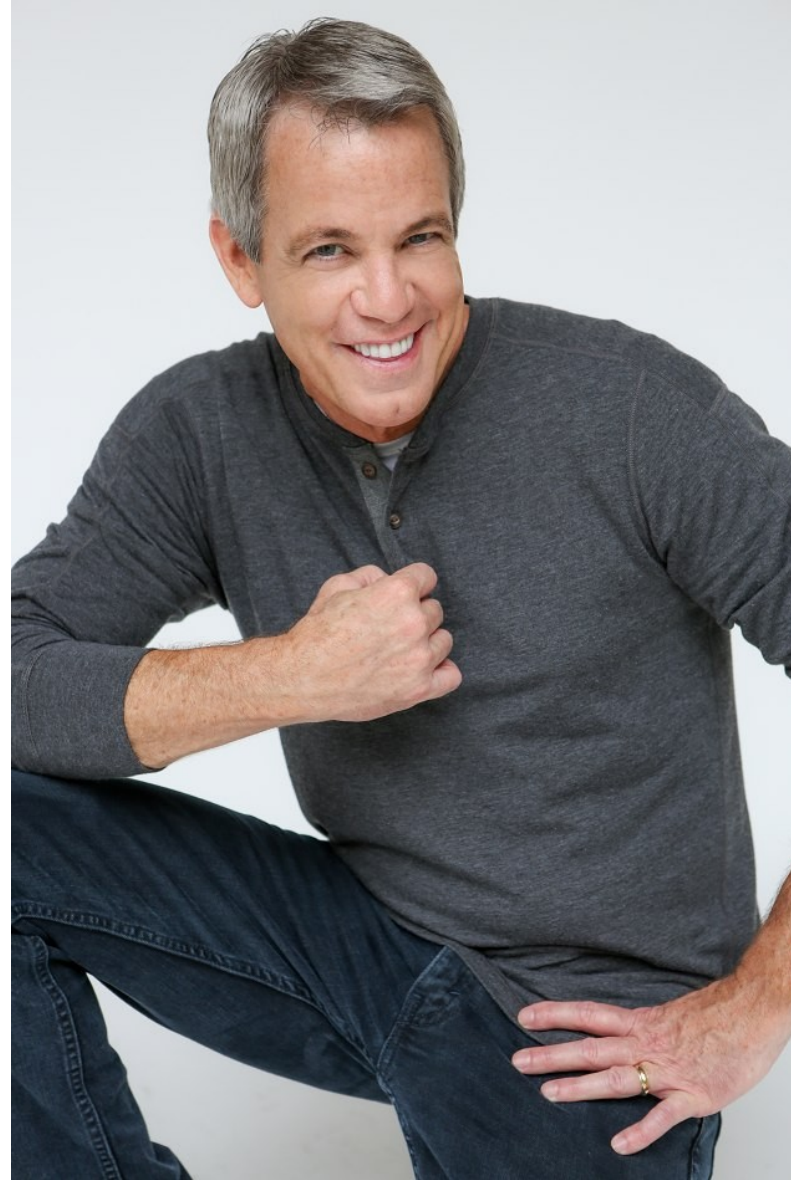

PATRICK S

Height 6'0" Hair Salt and Pepper Eyes Blue

PATRICK S

Height 6'0" Hair Salt and Pepper Eyes Blue

PATRICK S

Height 6'0" Hair Salt and Pepper Eyes Blue

PATRICK S

Height 6'0" Hair Salt and Pepper Eyes Blue

PATRICK S

Height 6'0" Hair Salt and Pepper Eyes Blue