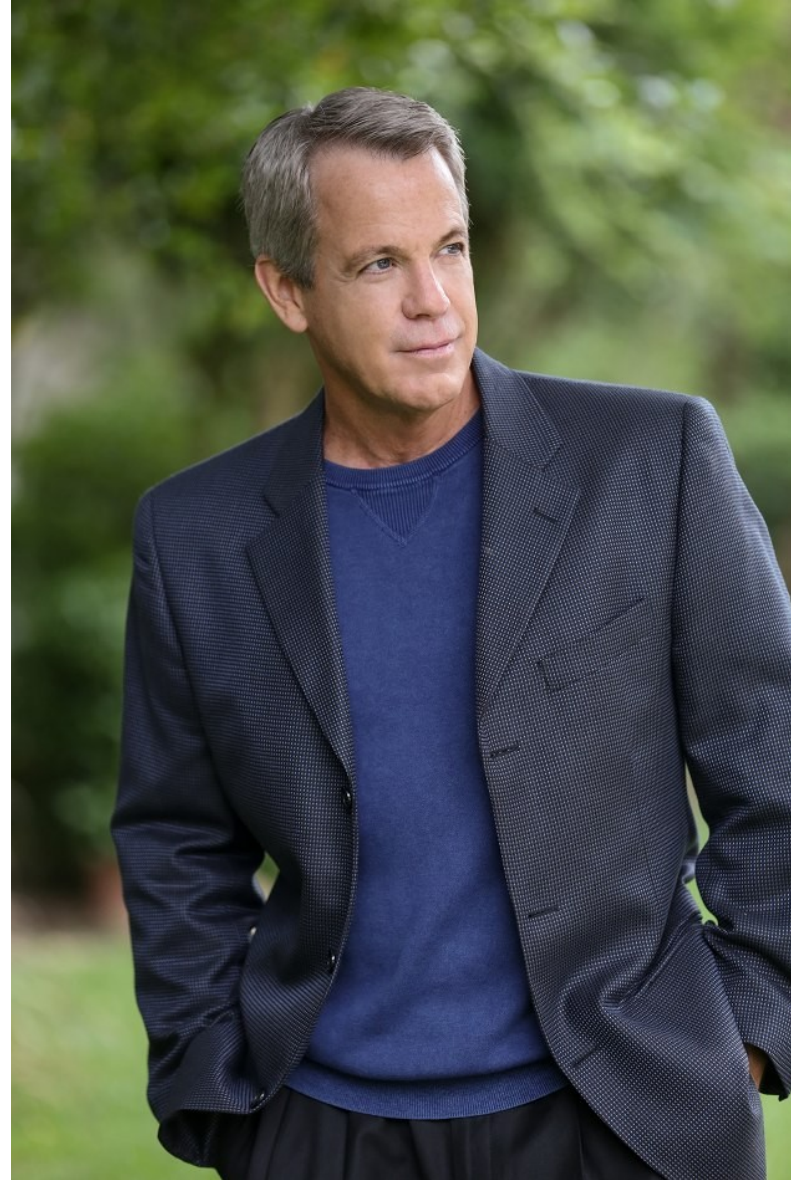

PATRICK S

Height 6'0" Hair Salt and Pepper Eyes Blue

PATRICK S

Height 6'0" Hair Salt and Pepper Eyes Blue

PATRICK S

Height 6'0" Hair Salt and Pepper Eyes Blue

PATRICK S

Height 6'0" Hair Salt and Pepper Eyes Blue

PATRICK S

Height 6'0" Hair Salt and Pepper Eyes Blue