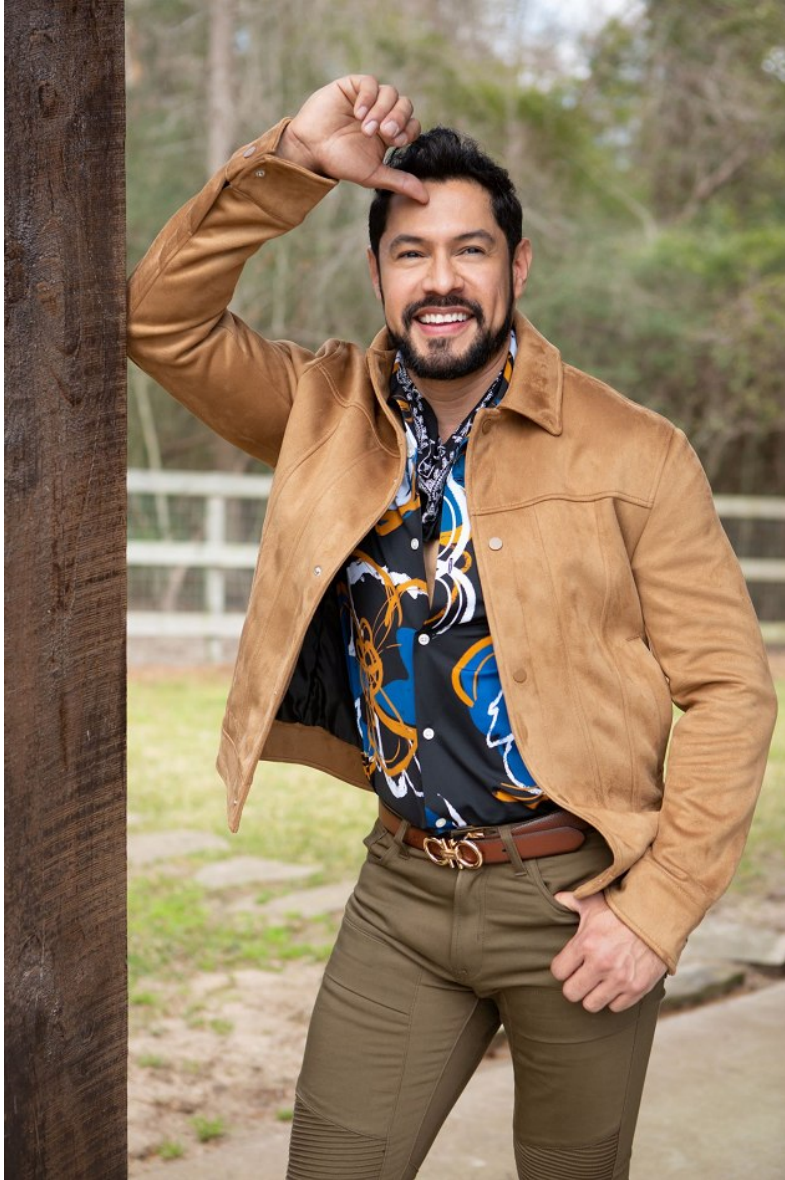

JAVIER B

Height 5'11" Waist 30" Inseam 32" Collar 15" Sleeve 34" Suit 40" Suit Length R Shoe 10 US (kids) Hair Brown Eyes Brown

JAVIER B

Height 5'11"   Waist 30"   Inseam 32"   Collar 15"   Sleeve 34"   Suit 40"   Suit Length R   Shoe 10 US (kids)   Hair Brown   Eyes Brown

## JAVIER B

Height 5'11" Waist 30" Inseam 32" Collar 15" Sleeve 34" Suit 40" Suit Length R Shoe 10 US (kids) Hair Brown Eyes Brown

JAVIER B

Height 5'11" Waist 30" Inseam 32" Collar 15" Sleeve 34" Suit 40" Suit Length R Shoe 10 US (kids) Hair Brown Eyes Brown