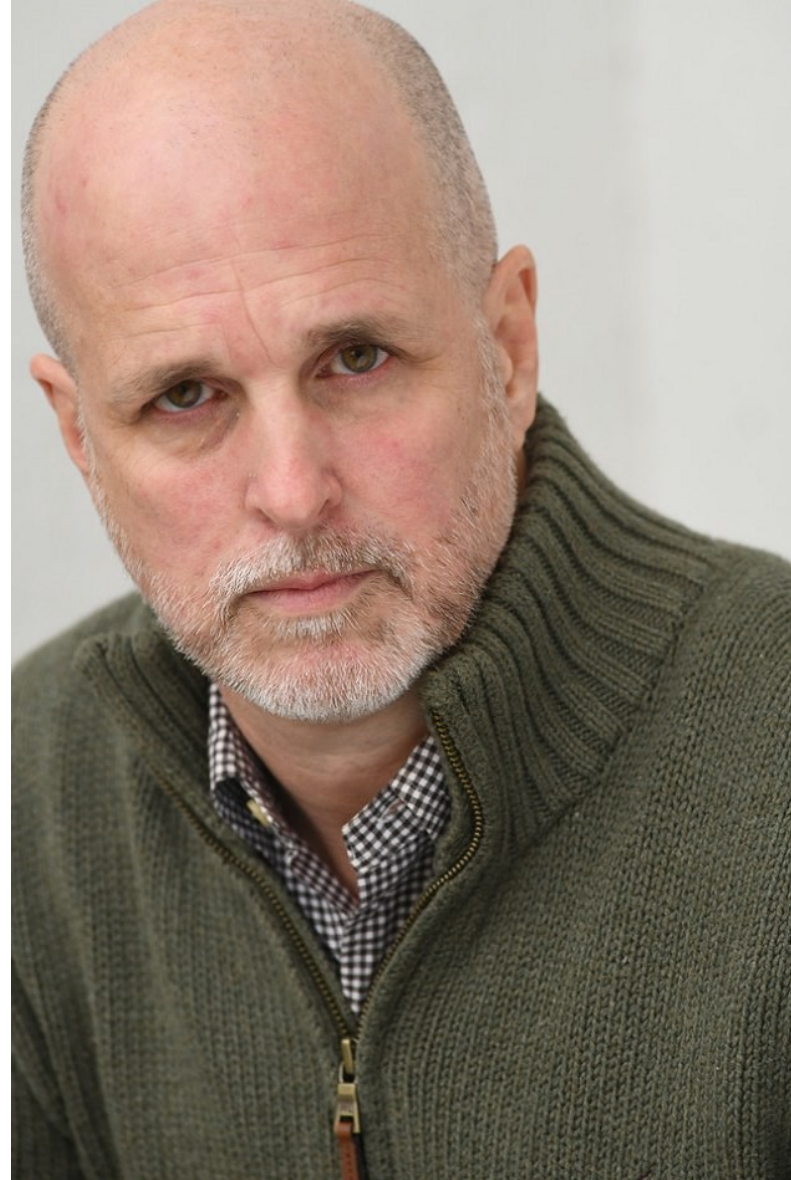

STACY G

Height 5'9" Chest 42" Waist 34" Inseam 32" Collar 16" Sleeve 35" Suit 32" Suit Length R Shoe 9.5 US Hair Bald Eyes Hazel

STACY G

Height 5'9" Chest 42" Waist 34" Inseam 32" Collar 16" Sleeve 35" Suit 32" Suit Length R Shoe 9.5 US Hair Bald Eyes Hazel

STACY G

Height 5'9" Chest 42" Waist 34" Inseam 32" Collar 16" Sleeve 35" Suit 32" Suit Length R Shoe 9.5 US Hair Bald Eyes Hazel