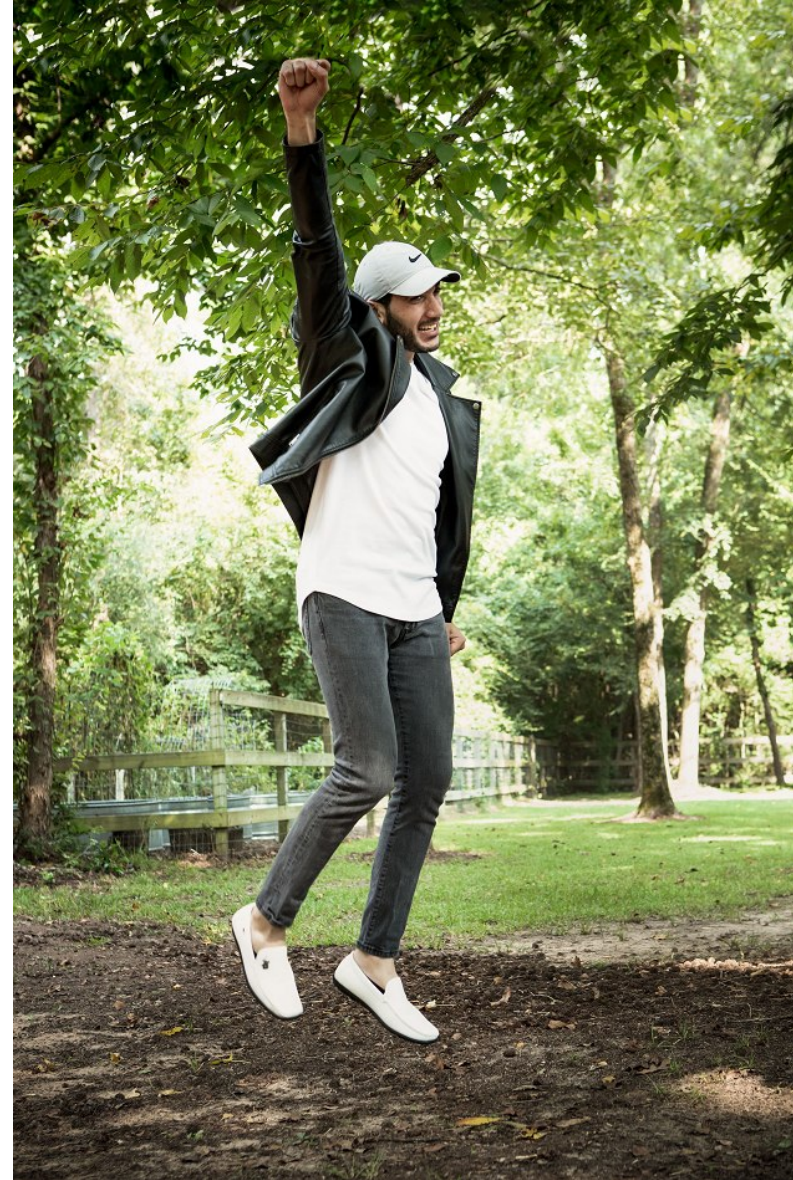

NEDAL A

Height 6'1" Chest 40" Waist 35" Inseam 30" Collar 15" Sleeve 35" Suit 42" Suit Length L Shoe 10.5 US Hair Brown Eyes Brown

NEDAL A

Height 6'1" Chest 40" Waist 35" Inseam 30" Collar 15" Sleeve 35" Suit 42" Suit Length L Shoe 10.5 US Hair Brown Eyes Brown