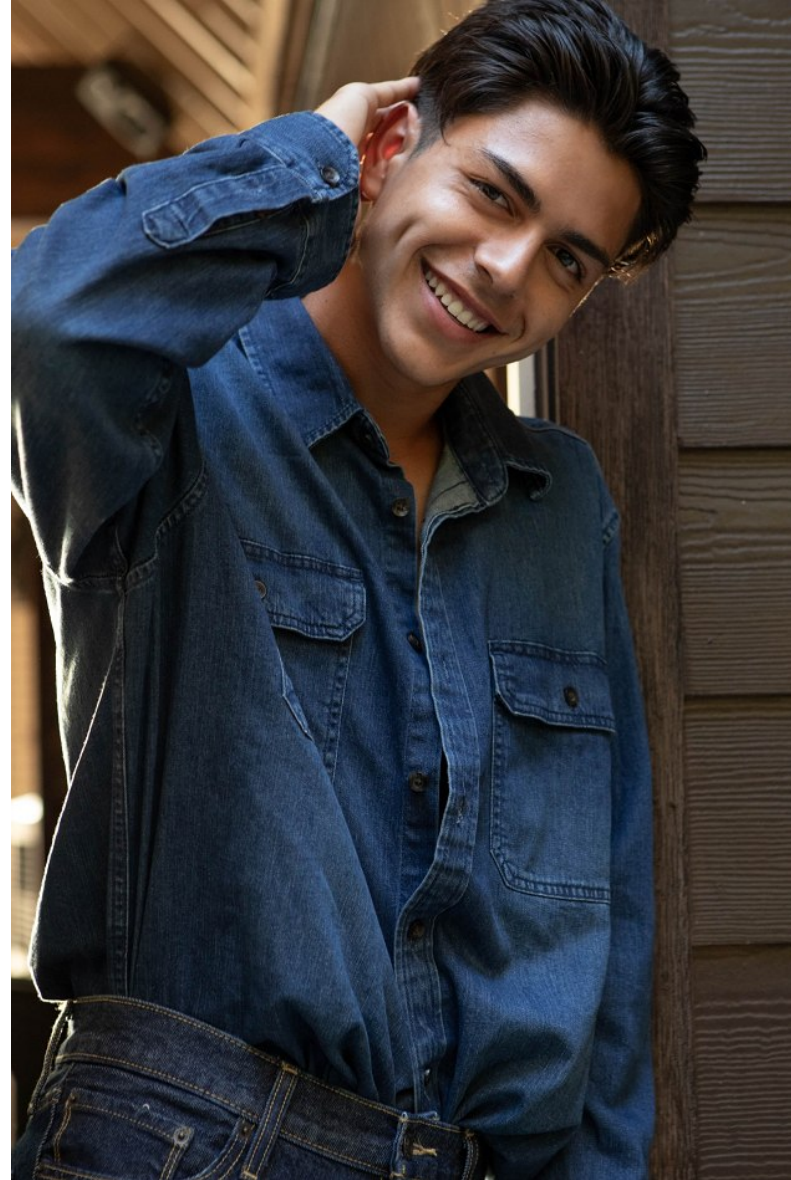

SEBASTIAN I

Height 6'0" Chest 39" Inseam 32" Collar 15" Sleeve 34" Suit 40" Suit Length L Shoe 9.5 US Hair Brown Eyes Brown

SEBASTIAN I

Height 6'0" Chest 39" Inseam 32" Collar 15" Sleeve 34" Suit 40" Suit Length L Shoe 9.5 US Hair Brown Eyes Brown